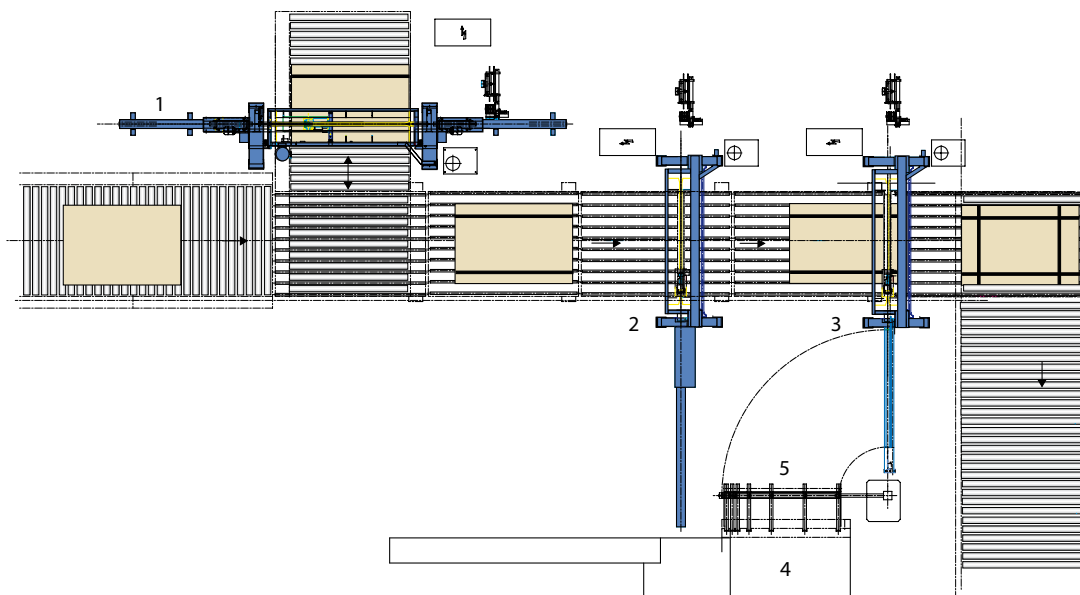

- Machine with traverse strapping with options
- Magazine (2-fold) for bottom runners
 - Top corner edge protector applicator

Longitudinal and traverse strapping

With a choice of polyester (PET) and steel strapping

Installation with three machines

- 1 Machine for longitudinal strapping with or without pallets
- 2 Machine for traverse strapping of panel boards on pallets
- 3 Machine for traverse strapping with bottom runners
- 4 Magazine for bottom runners
- 5 Automatic delivery of bottom runners

For different, defined cut to size board

With a choice of polyester (PET) and steel strap

Automatic strapping of cut to size board

With options

- Runners/protection boards
- Runners/corner edge protectors