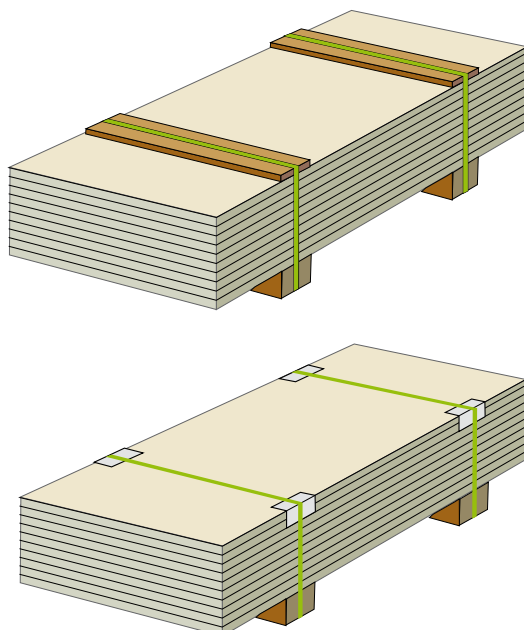

Installation with three machines

- 1 Machine for longitudinal strapping with or without pallets
- 2 Machine for traverse strapping of panel boards on pallets
- 3 Machine for traverse strapping with bottom runners
- 4 Magazine for bottom runners
- 5 Automatic delivery of bottom runners

For different, defined cut to size board

With a choice of polyester (PET) and steel strap

Automatic strapping of cut to size board

With options

- Runners/protection boards
- Runners/corner edge protectors